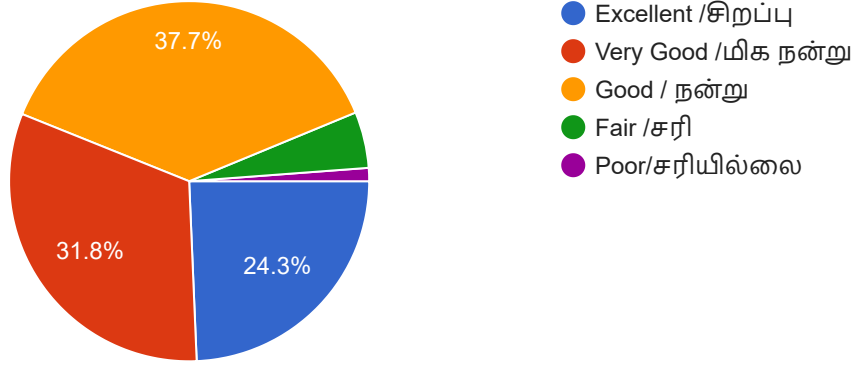

1. Learning Environment inside the Campus

கல்லூரியில் மாணவர்கள் கற்கும் சூழல்.

337 responses